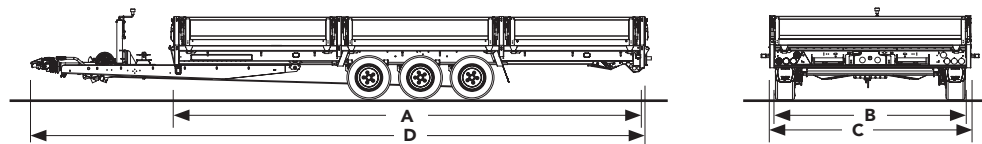

## CARGO CONNECT STANDARD EQUIPMENT.

STANDARD																	
LOAD BED LENGTH m A	4.00			4.50			5.00			5.50			6.00				
CAPACITY																	
Gross kg	3,500	3,500	3,500	3,500	3,500	3,500	3,500	3,500	3,500	3,500	3,500	3,500	3,500	3,500	3,500	3,500	3,500
Load kg	2,771	2,725	2,689	2,700	2,665	2,687	2,638	2,676	2,610	2,668	2,623	2,636	2,602	2,605	2,575	2,525	2,525
Unladen trailer weight kg	729	775	811	800	835	813	862	824	890	832	877	864	898	895	925	975	975
DIMENSIONS																	
Internal bed width m B	2.02	2.02	2.02	2.02	2.17	2.02	2.17	2.02	2.17	2.02	2.17	2.02	2.17	2.02	2.17	2.02	2.17
Overall bed width m C	2.13	2.13	2.13	2.13	2.28	2.13	2.28	2.13	2.28	2.13	2.28	2.13	2.28	2.13	2.28	2.13	2.28
Overall trailer length m D	5.54	6.04	6.04	6.54	6.54	6.54	6.54	6.54	6.54	7.04	7.04	7.04	7.04	7.04	7.04	7.54	7.54
Bed load height m	0.60	0.60	0.55	0.60	0.60	0.55	0.55	0.60	0.60	0.60	0.60	0.55	0.55	0.60	0.60	0.55	0.55
Towball height (loaded) m	0.39	0.39	0.39	0.39	0.39	0.39	0.39	0.39	0.39	0.39	0.39	0.39	0.39	0.39	0.39	0.39	0.39
RUNNING GEAR																	
Axles	2	2	3	2	2	3	3	3	3	2	2	3	3	3	3	3	3
Wheel / Tyre size	12" (195/60)	12" (195/60)	10" (195/55)	12" (195/60)	12" (195/60)	10" (195/55)	10" (195/55)	12" (195/60)	12" (195/60)	12" (195/60)	12" (195/60)	10" (195/55)	10" (195/55)	12" (195/60)	12" (195/60)	12" (195/60)	12" (195/60)
Spare wheel	●	●	●	●	●	●	●	●	●	●	●	●	●	●	●	●	●
PRODUCTS																	
Product code	475-3442	475-4442	475-4452	475-5442	475-5443	475-5452	475-5453	475-5462	475-5463	475-6442	475-6443	475-6452	475-6453	475-6462	475-6463	475-7462	475-7463
PRICE																	
£ ex vat	2,319	2,409	2,769	2,539	2,789	3,079	3,329	3,059	3,309	2,849	3,119	3,279	3,559	3,269	3,529	3,789	4,049