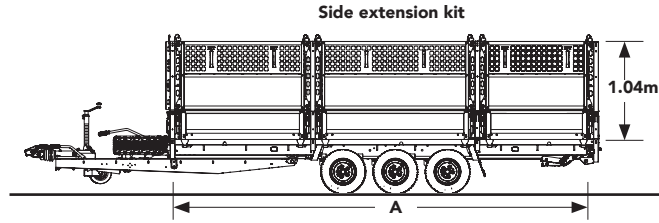

CARGO CONNECT

OPTIONAL EQUIPMENT.

OPTIONS	prices in £ ex vat				
LOAD BED LENGTH m A	4.00	4.50	5.00	5.50	6.00
BED OVERLAY					
Aluminium tread plate deck overlay - fits between steel chassis and covers wooden sections to provide durable surface	339*	339*	389*	449*	519*
HYDRAULICS					
Hydraulic tiltbed operation	—	459	459	459	459
Tail ramp – tiltbed, 2.10m width	—	299	299	299	299
Tail ramp – tiltbed, 2.25m width	—	—	299	299	299
FRONT AND REAR LOADING					
Loading ramps, 1.80m	259	259	259	259	259
Loading ramps, 2.35m	319	319	319	319	319
Loading supports, kick down legs	99	99	99	99	99
Loading ramp, full width, high mesh, 2.10m wide	509*	509*	509*	509*	509*
Loading ramp, full width, high mesh, 2.25m wide	—	—	549*	549*	549*
Tail panel torsion bar kit - suits 2.1m and 2.25m width	179*	179*	179*	179*	179*
Cross Loader ramp kit - Full width (2.1m), spring assisted operation, in-built safety hand rails, full width bed mounted aluminium lead-in ramp and swivel jockey wheel mounting kit	1,719*	1,719*	1,719*	1,719*	1,719*
DROP SIDES, SIDE OPTIONS					
Headboard, removable	139	139	139	139	139
Connect drop side system – removable headboard, drop sides and tail board	508	538	568	598	638
Connect drop side system – removable headboard and drop sides (supplied when trailer equipped with high mesh loading ramp)	429	459	489	519	559
Connect extended side kit, 0.74m – includes tail section	678	698	728	758	788
Connect extended side kit, 0.74m – without tail section (supplied when trailer equipped with high mesh loading ramp)	609	629	659	689	719
Ladder rack - suitable for trailers without side extension kit fitted	139	139	139	139	139
Ladder rack - suitable for trailers with side extension kit fitted (supplied when trailer equipped with high mesh loading ramp)	79	79	79	79	79
WINCH					
Man auto winch kit, includes cable and pulley	269	269	269	269	269
Electric winch kit, includes fairlead + remote, no power	629	629	629	629	629
Electric winch kit, includes fairlead + remote, with power	829	829	829	829	829
ACCESSORIES, LIGHTING					
Loading assist, full width wheel chock	189	189	189	189	189
Storage tray, below bed location, deck board lid	169	169	169	169	169
LED lighting, full rear lighting kit, multi-voltage	179*	179*	179*	179*	179*
7 pin socket to 13 pin plug adapter	12	12	12	12	12

● Standard. — Not available. *Option may incur local dealer fitting charge.

CARGO CONNECT