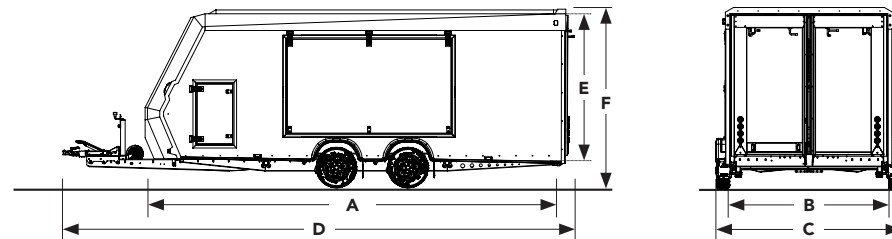

## RACE SPORT

STANDARD EQUIPMENT.

STANDARD			
LOAD BED LENGTH m A	4.50	5.00	
<b>CAPACITY</b>			
Gross kg	2,600	2,600	3,000
Load kg	1,550	1,480	1,860
Unladen trailer weight kg	1,050	1,120	1,140
<b>DIMENSIONS</b>			
Load bed width m B	2.00	2.00	2.00
Overall trailer width m C	2.38	2.38	2.38
Overall bed length m D	6.06	6.06	6.06
Internal height (min aperture) m	1.77	1.77	1.77
Internal height (to roof) m E	1.82	1.82	1.82
Overall trailer height m F	2.25	2.25	2.25
Tow-ball height (loaded) m	0.40	0.40	0.40
<b>RUNNING GEAR</b>			
Axles	2	2	2
Wheel / Tyre size	12" (155/70)	12" (155/70)	12" (155/70)
Spare wheel	●	●	●
<b>STANDARD FEATURES</b>			
Rear support legs	●	●	●
Front access hatch, left and right	●	●	●
'Gullwing' side doors, left and right	●	●	●
Twin rear door/ramps with fold-out assistor ramps	●	●	●
Daylight roof, full length	●	●	●
Punched hi-grip deck left and right	●	●	●
Front work shelf	●	●	●
<b>PRODUCTS</b>			
Product code	340-4500	340-5000	340-5010
<b>PRICE</b>			
£ ex vat	6,749	6,999	7,399