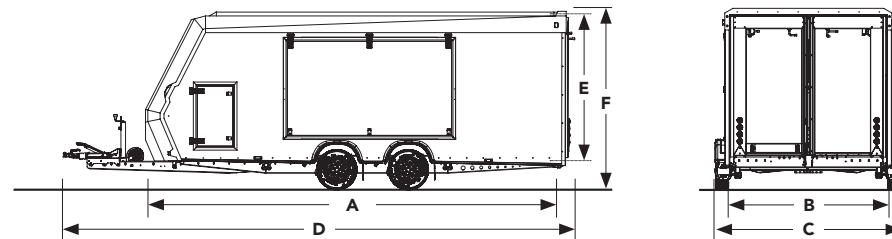

## RACE SPORT

STANDARD EQUIPMENT.

STANDARD				
LOAD BED LENGTH m A	4.50	5.00		5.50
<b>CAPACITY</b>				
Gross kg	2,600	2,600	3,000	3,000
Load kg	1,550	1,480	1,860	1,810
Unladen trailer weight kg	1,050	1,120	1,140	1,190
<b>DIMENSIONS</b>				
Load bed width m B	2.00	2.00	2.00	2.10
Overall trailer width m C	2.38	2.38	2.38	2.48
Overall bed length m D	6.06	6.56	6.56	7.06
Internal height (min aperture) m	1.77	1.77	1.77	1.77
Internal height (to roof) m E	1.82	1.82	1.82	1.82
Overall trailer height m F	2.25	2.25	2.25	2.25
Tow-ball height (loaded) m	0.40	0.40	0.40	0.40
<b>RUNNING GEAR</b>				
Axles	2	2	2	2
Wheel / Tyre size	12" (155/70)	12" (155/70)	12" (155/70)	12" (155/70)
Spare wheel	●	●	●	●
<b>STANDARD FEATURES</b>				
Rear support legs	●	●	●	●
Front access hatch, left and right	●	●	●	●
'Gullwing' side doors, left and right	●	●	●	●
Twin rear door/ramps with fold-out assistor ramps	●	●	●	●
Daylight roof, full length	●	●	●	●
Punched hi-grip deck left and right	●	●	●	●
Front work shelf	●	●	●	●
<b>PRODUCTS</b>				
Product code	340-4500	340-5000	340-5010	340-5510
<b>PRICE</b>				
£ ex vat	7,159	7,289	7,699	8,499