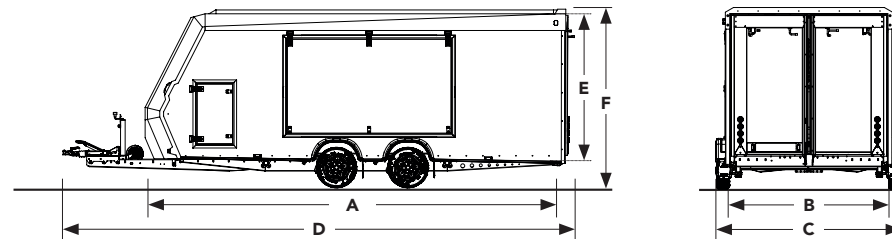

# RACE SPORT

STANDARD EQUIPMENT.

STANDARD			
LOAD BED LENGTH m A	4.50	5.00	
<b>CAPACITY</b>			
Gross kg	2,600	2,600	3,000
Load kg	1,550	1,480	1,860
Unladen trailer weight kg	1,050	1,120	1,140
<b>DIMENSIONS</b>			
Load bed width m B	2.00	2.00	2.00
Overall trailer width m C	2.38	2.38	2.38
Overall bed length m D	6.06	6.06	6.06
Internal height (min aperture) m	1.77	1.77	1.77
Internal height (to roof) m E	1.82	1.82	1.82
Overall trailer height m F	2.25	2.25	2.25
Tow-ball height (loaded) m	0.40	0.40	0.40
<b>RUNNING GEAR</b>			
Axles	2	2	2
Wheel / Tyre size	12" (155/70)	12" (155/70)	12" (155/70)
Spare wheel	●	●	●
<b>STANDARD FEATURES</b>			
Rear support legs	●	●	●
Front access hatch, left and right	●	●	●
'Gullwing' side doors, left and right	●	●	●
Twin rear door/ramps with fold-out assistor ramps	●	●	●
Daylight roof, full length	●	●	●
Punched hi-grip deck left and right	●	●	●
Front work shelf	●	●	●
<b>PRODUCTS</b>			
Product code	340-4500	340-5000	340-5010
<b>PRICE</b>			
£ ex vat	6,749	6,999	7,399