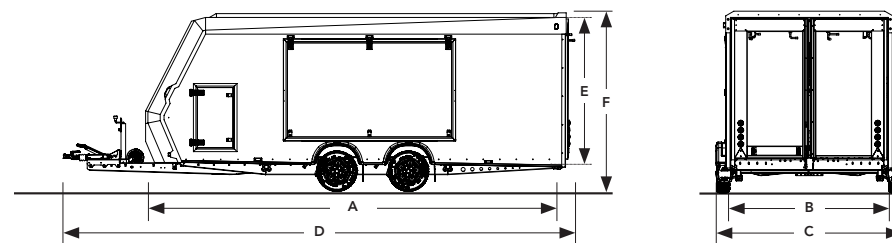

## RACE SPORT

STANDARD EQUIPMENT.

STANDARD		
LOAD BED LENGTH m A	4,50	5,00
CAPACITY		
Gross kg	2,600	2,600
Load kg	1,550	1,480
Unladen trailer weight kg	1,050	1,120
DIMENSIONS		
Load bed width m B	2,00	2,00
Overall trailer width m C	2,38	2,38
Overall bed length m D	6,06	6,56
Internal height (min aperture) m	1,77	1,77
Internal height (to roof) m E	1,82	1,82
Overall trailer height m F	2,25	2,25
Tow-ball height (loaded) m	0,40	0,40
RUNNING GEAR		
Axles	2	2
Wheel / Tyre size	12" (155/70)	12" (155/70)
Spare wheel	•	•
STANDARD FEATURES		
Rear support legs	•	•
Front access hatch, left and right	•	•
'Gullwing' side doors, left and right	•	•
Twin rear door/ramps with fold-out assistor ramps	•	•
Daylight roof, full length	•	•
Punched hi-grip deck left and right	•	•
Front work shelf	•	•
PRODUCTS		
Product code	340-4500	340-5000
PRICE		
£ ex vat	6,749	6,999